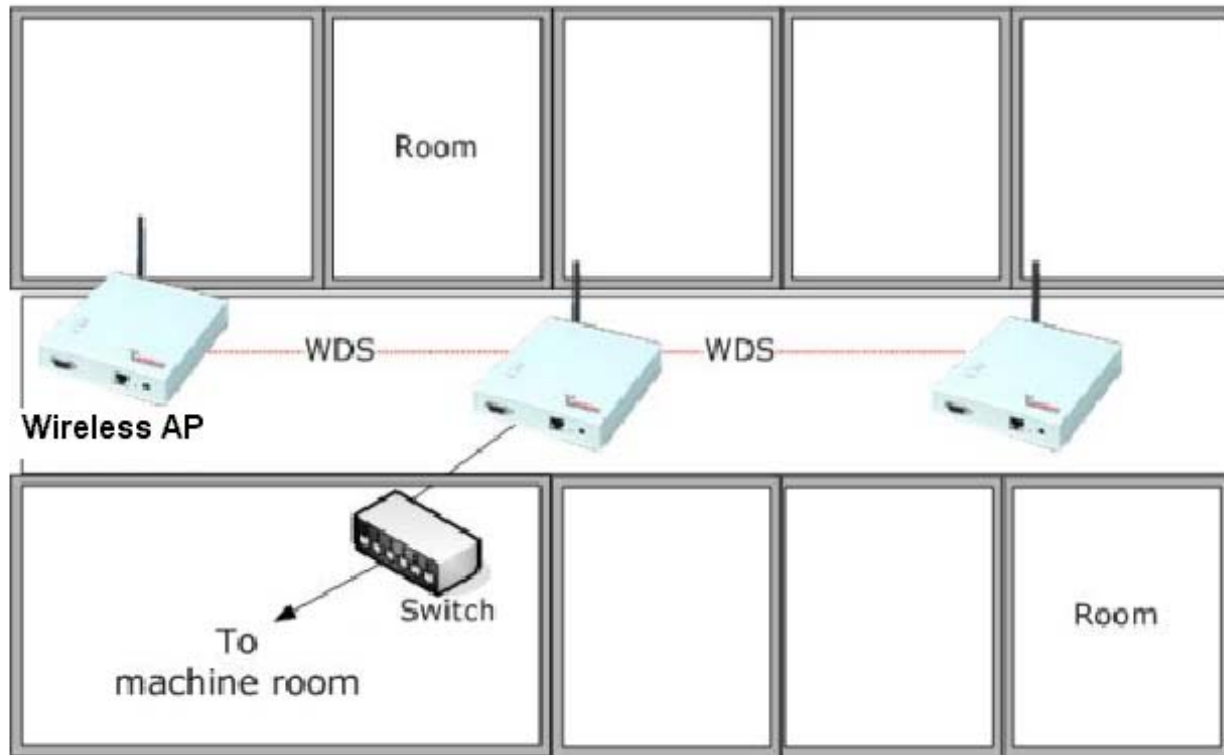

netsys
Networking your world

Wireless solutions for Restaurant/Café/Hotel

National Enhance Technology Corp.
June 2005

Restaurant/Café Solution

Required features:

- AAA with Web-redirection
- 15 concurrent users
- Local user database
- POS Mini printer
- Wireless client isolation
- ZWAN load balancing
- ZWAN redundancy

Hotel Solution

Hotel Solution (Cont.)

Hotel Solution (Cont.)

Required features:

- *Wireless client isolation*
- *WDS link*
- *Transmit power control*
- *Full SNMP support*

Ordering Information

Model	Description
Hotspot Access Gateway	
NHS-2000	2-WAN Ethernet Hotspot Gateway
NHS-3000	2-WAN IEEE 802.11g Hotspot Gateway
Accessory	
NP-600	Hotspot printer + Keypad kits
Contact	sales@netsys.com.tw
	+886-2-86473456