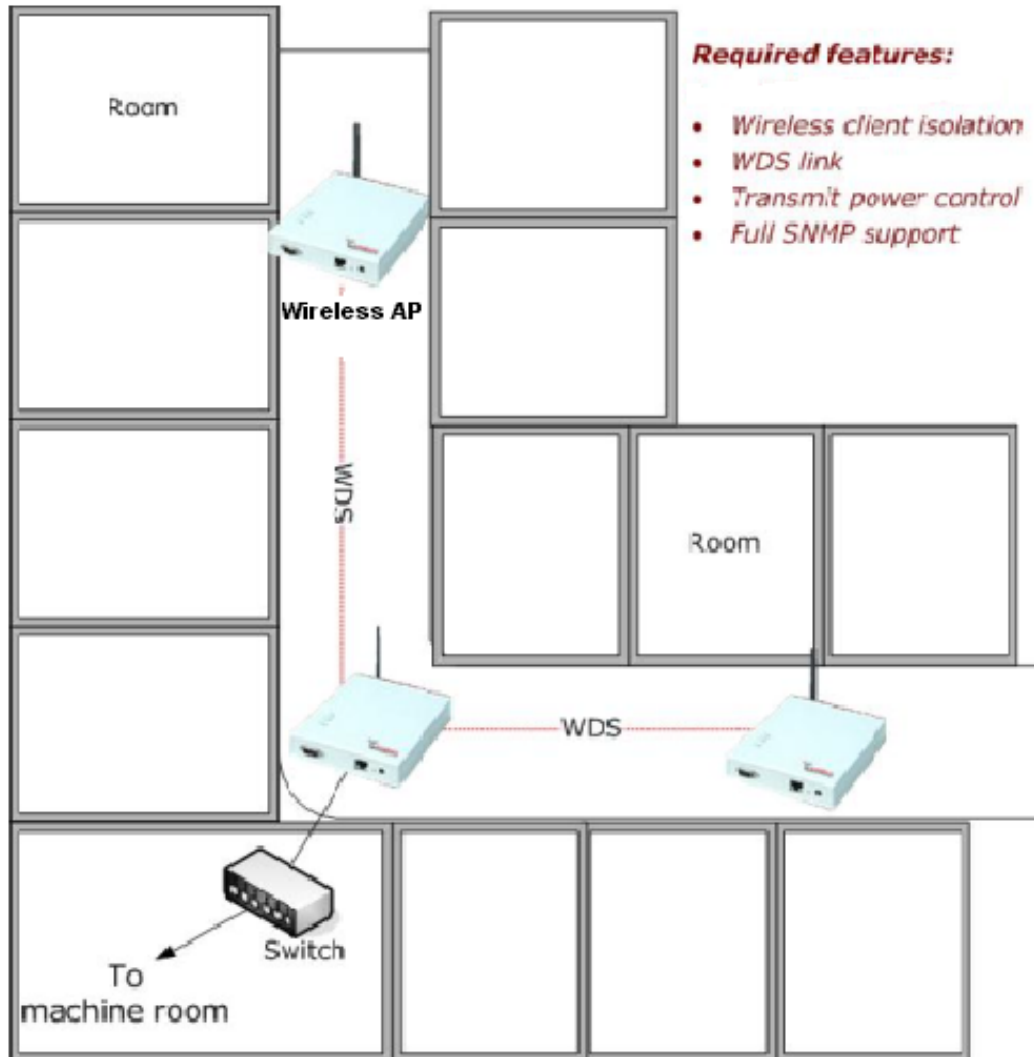

netsys
Networking your world

Wireless solutions for Restaurant/Café/Hotel

National Enhance Technology Corp.
June 2005

Restaurant/Café Solution

Required features:

- AAA with Web-redirection
- 15 concurrent users
- Local user database
- POS Mini printer
- Wireless client isolation
- ZWAN load balancing
- ZWAN redundancy

Hotel Solution

Hotel Solution (Cont.)

Hotel Solution (Cont.)

Required features:

- *Wireless client isolation*
- *WDS link*
- *Transmit power control*
- *Full SNMP support*

Ordering Information

Model	Description
Hotspot Access Gateway	
NHS-2000	2-WAN Ethernet Hotspot Gateway
NHS-3000	2-WAN IEEE 802.11g Hotspot Gateway
Accessory	
NP-600	Hotspot printer + Keypad kits
Contact	sales@netsys.com.tw
	+886-2-86473456